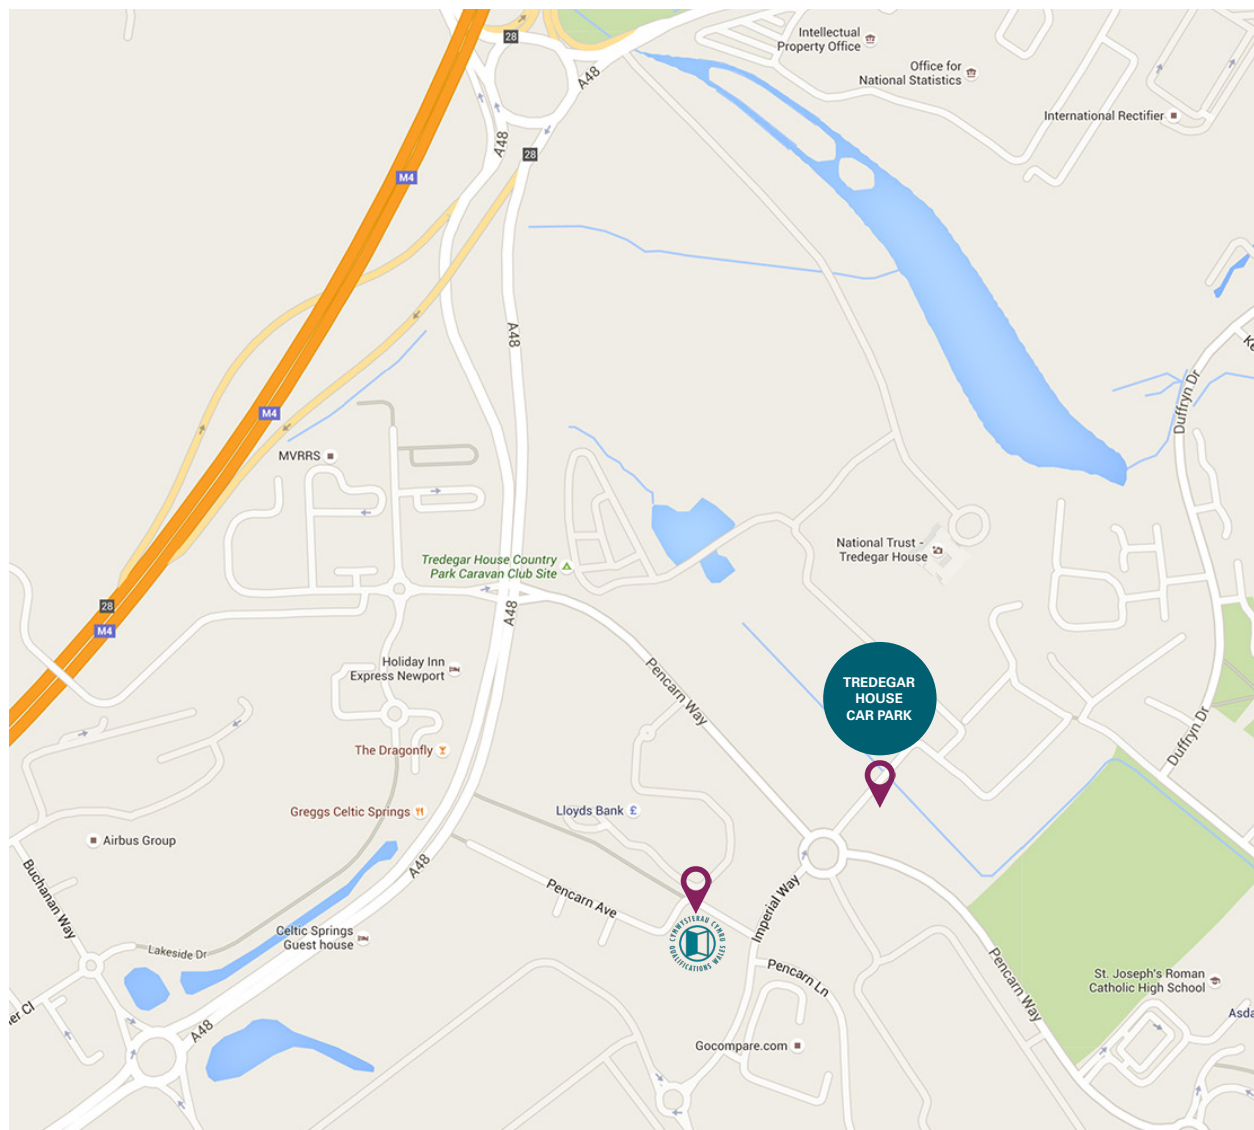

Tredegar House car park

Due to the very limited parking spaces on the Qualifications Wales site, we recommend the Tredegar House car park, which is a 4 minute walk away.

Disabled parking is available on the Qualifications Wales site.

Directions

Follow brown signs from the A48 or M4 exit 28.
Look for 'historic house' symbols.

From West (M4)

- Leave the M4 at junction 28, then merge onto the A48, then at roundabout take the 4th exit, then immediately keep left onto the A48 (signposted Castleton, St Mellons)
- Turn left onto Pencarn Way
- At roundabout take the first exit onto Tredegar House car park

From Cardiff (A48)

- Join Newport Road at Rumney (B4487)
- At roundabout take the 2nd exit onto Newport Road- B4487 (Signposted M4 East, Newport)
- At roundabout take the 2nd exit onto the A48 (Signposted M4, Newport)
- At roundabout take the 2nd exit onto the A48 (Signposted M4, Newport)
- At roundabout take the 2nd exit onto the A48 (Signposted M4, Newport)
- At traffic signals turn right onto Pencarn Way (Signposted Duffryn)
- At roundabout take the first exit onto Tredegar House car park

From East (M4)

- Leave the M4 at junction 28, then at roundabout take the 2nd exit, then immediately keep left onto the A48
- Turn left onto Pencarn Way
- At roundabout take the first exit onto Tredegar House car park

Qualifications Wales
Q2 Building
Pencarn Avenue
Coedkernew
Newport
NP10 8AR