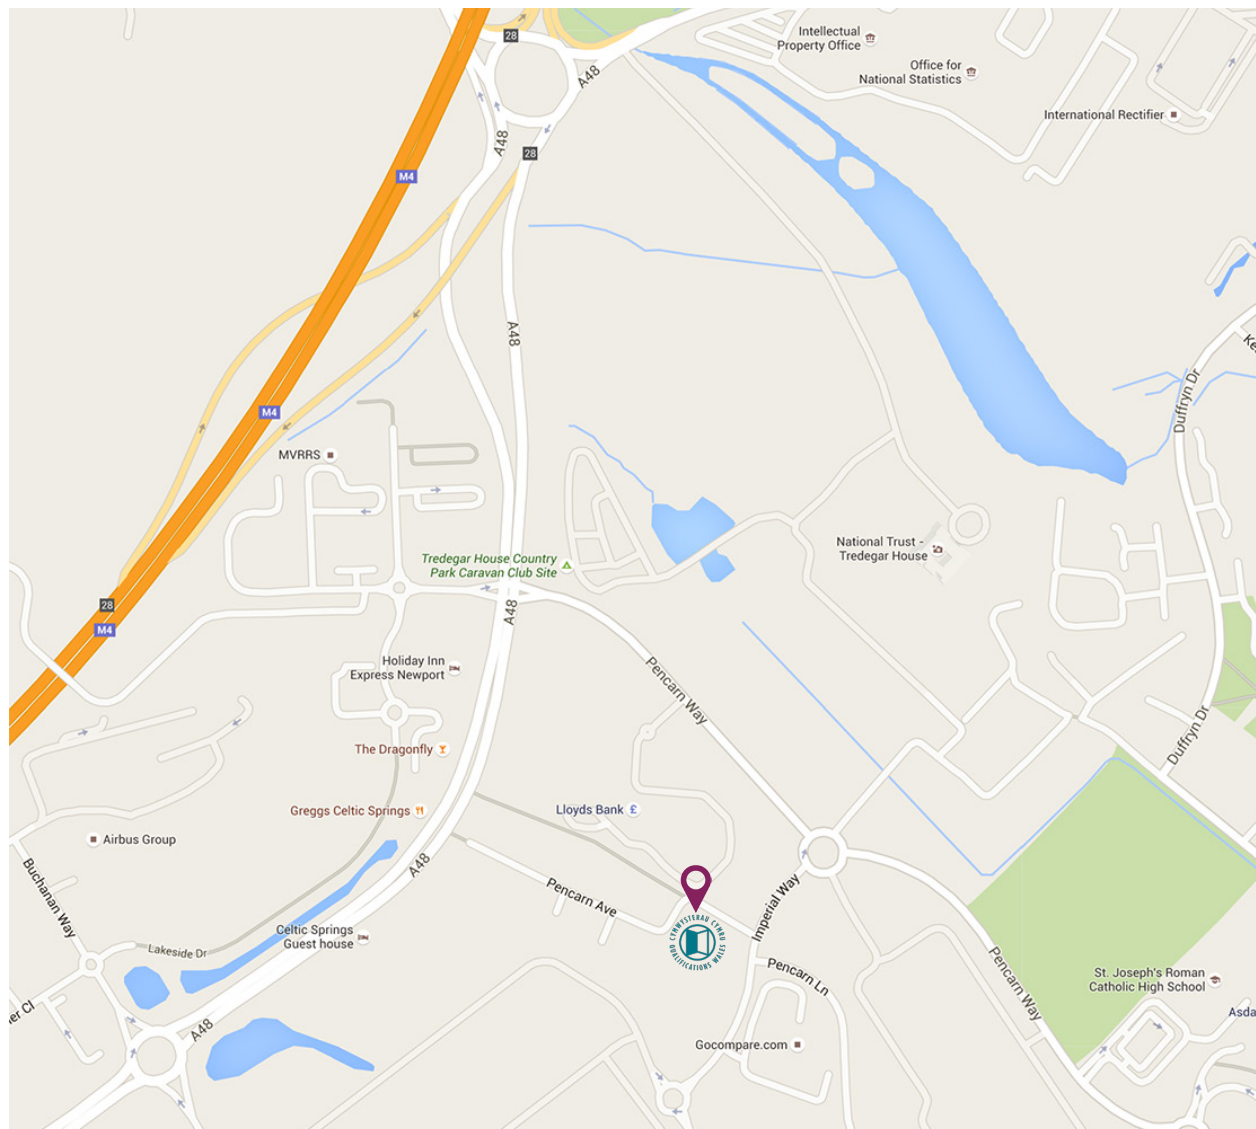

Directions

From West (M4)

- Leave the M4 at junction 28, then merge onto the A48, then at roundabout take the 4th exit, then immediately keep left onto the A48 (signposted Castleton, St Mellons)
- Turn left onto Pencarn Way
- At roundabout take the fourth exit onto Imperial Way
- Take first right to Q2 Building

From Cardiff (A48)

- Join Newport Road at Rumney (B4487)
- At roundabout take the 2nd exit onto Newport Road- B4487 (Signposted M4 East, Newport)
- At roundabout take the 2nd exit onto the A48 (Signposted M4, Newport)
- At roundabout take the 2nd exit onto the A48 (Signposted M4, Newport)
- At roundabout take the 2nd exit onto the A48 (Signposted M4, Newport)
- At traffic signals turn right onto Pencarn Way (Signposted Duffryn)
- At roundabout take fourth exit onto Imperial Way
- Take first right to Q2 Building

From East (M4)

- Leave the M4 at junction 28, then at roundabout take the 2nd exit, then immediately keep left onto the A48
- Turn left onto Pencarn Way
- At roundabout take the fourth exit onto Imperial Way
- Take first right to Q2 Building