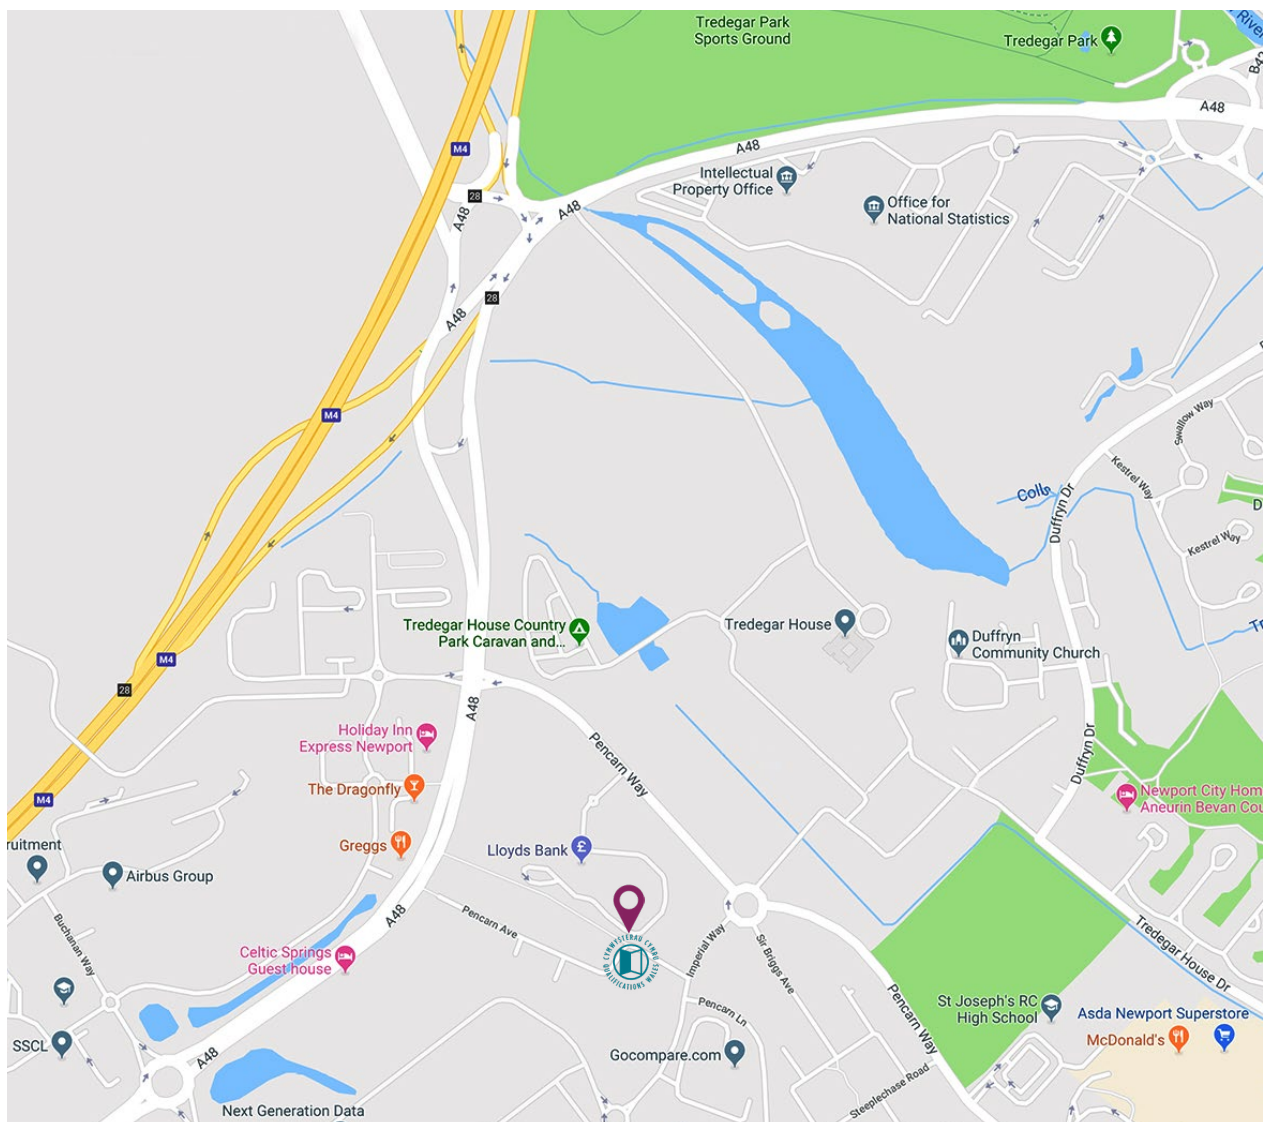

Directions

From West (M4)

- At junction 28, take the A48 exit to A467/Newport/Casnewydd/Risca/Brynmawr
- Slight left onto A48
- Bear right to stay on A48
- Slight left to stay on A48
- Turn left (at lights) onto Pencarn Way
- At the roundabout, take the 4th exit onto Imperial Way
- Take the first right on to Pencarn Avenue, QW building is on your left

From Cardiff (A48)

- Join Newport Road at Rumney (B4487)
- At roundabout take the 2nd exit onto Newport Road- B4487 (Signposted M4 East, Newport)
- At roundabout take the 2nd exit onto the A48 (Signposted M4, Newport)
- At roundabout take the 2nd exit onto the A48 (Signposted M4, Newport)
- At roundabout take the 2nd exit onto the A48 (Signposted M4, Newport)
- At traffic signals turn right onto Pencarn Way (Signposted Duffryn)
- At roundabout take fourth exit onto Imperial Way
- Take first right to Q2 Building

From East (M4)

- At junction 28, take the A48 exit to A467/Newport/Casnewydd/Risca/Brynmawr
- Keep right and merge onto A48
- Slight left to stay on A48
- Turn left (at lights) onto Pencarn Way
- At the roundabout, take the 4th exit onto Imperial Way
- Take the first right on to Pencarn Avenue, QW building is on your left

Cyfarwyddiadau

O'r Gorllewin (M4)

- Ar gyffordd 28, cymerwch yr allanfa i'r A48 i A467/ Newport/ Casnewydd/Risca/Brynmawr
- Trowch ychydig i'r chwith i'r A48
- Trowch ychydig i'r dde i aros ar yr A48
- Trowch ychydig i'r chwith i aros ar yr A48
- Trowch i'r chwith (wrth y goleuadau) i Ffordd Pencarn
- Wrth y cylchfan, cymerwch y 4edd allanfa i Imperial Way
- Cymerwch y troad cyntaf i'r dde i Pencarn Avenue, a bydd Adeilad Q2 ar eich chwith