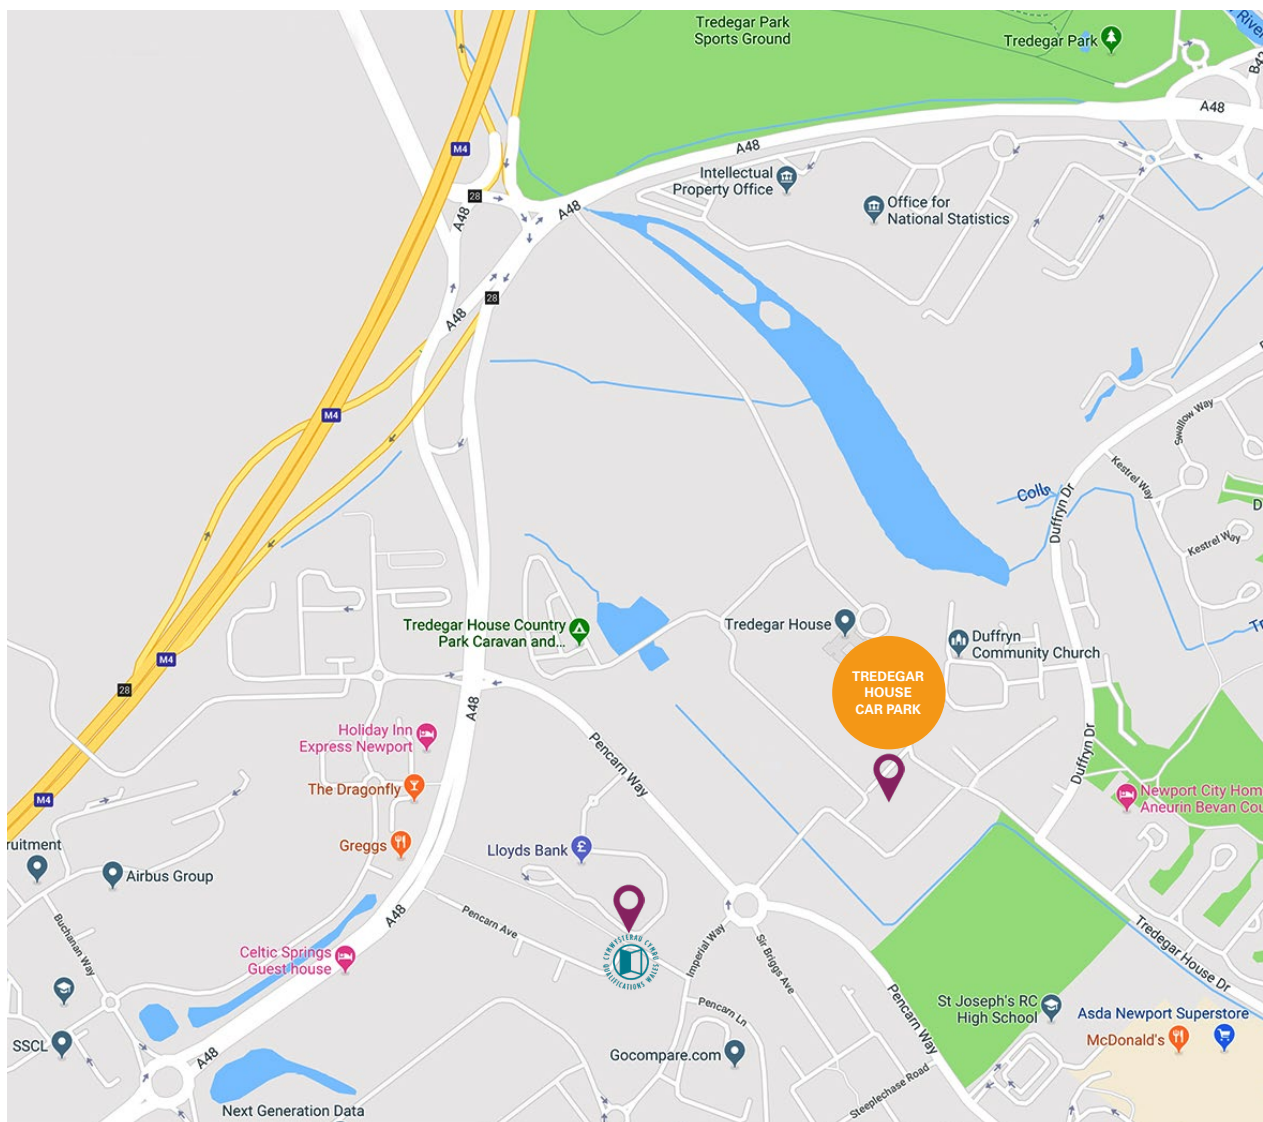

Tredegar House car park

Due to the very limited parking spaces on the Qualifications Wales site, we recommend the Tredegar House car park, which is a 4 minute walk away.

Disabled parking is available on the Qualifications Wales site.

Directions

Follow brown signs from the A48 or M4 exit 28.
Look for 'historic house' symbols.

From West (M4)

- At junction 28, take the A48 exit to A467/Newport/Casnewydd/Risca/Brynmawr
- Slight left onto A48
- Bear right to stay on A48
- Slight left to stay on A48
- Turn left (at lights) onto Pencarn Way
- At roundabout take the first exit into Tredegar House car park

From Cardiff (A48)

- Join Newport Road at Rumney (B4487)
- At roundabout take the 2nd exit onto Newport Road- B4487 (Signposted M4 East, Newport)
- At roundabout take the 2nd exit onto the A48 (Signposted M4, Newport)
- At roundabout take the 2nd exit onto the A48 (Signposted M4, Newport)
- At roundabout take the 2nd exit onto the A48 (Signposted M4, Newport)
- At traffic signals turn right onto Pencarn Way (Signposted Duffryn)
- At roundabout take the first exit onto Tredegar House car park

From East (M4)

- At junction 28, take the A48 exit to A467/Newport/Casnewydd/Risca/Brynmawr
- Keep right and merge onto A48
- Slight left to stay on A48
- Turn left (at lights) onto Pencarn Way
- At roundabout take the first exit into Tredegar House car park

Qualifications Wales
Q2 Building
Pencarn Avenue
Newport
NP10 8AR